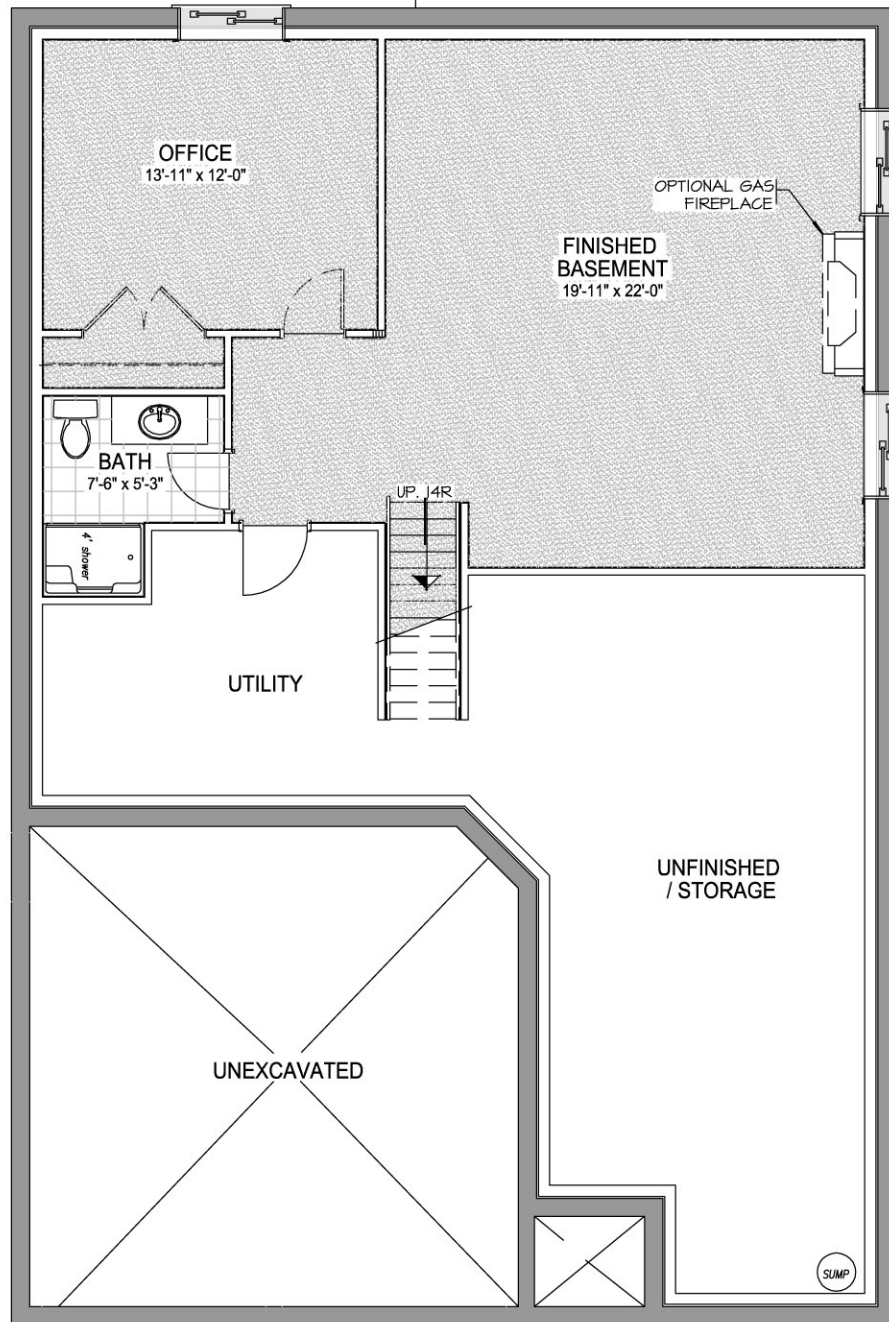

The Birch

Basement Floor Plan (790 sq.ft.)

Main Floor Plan (1563 sq.ft.)

-  TILE
-  CARPET
-  HARDWOOD
-  CONCRETE