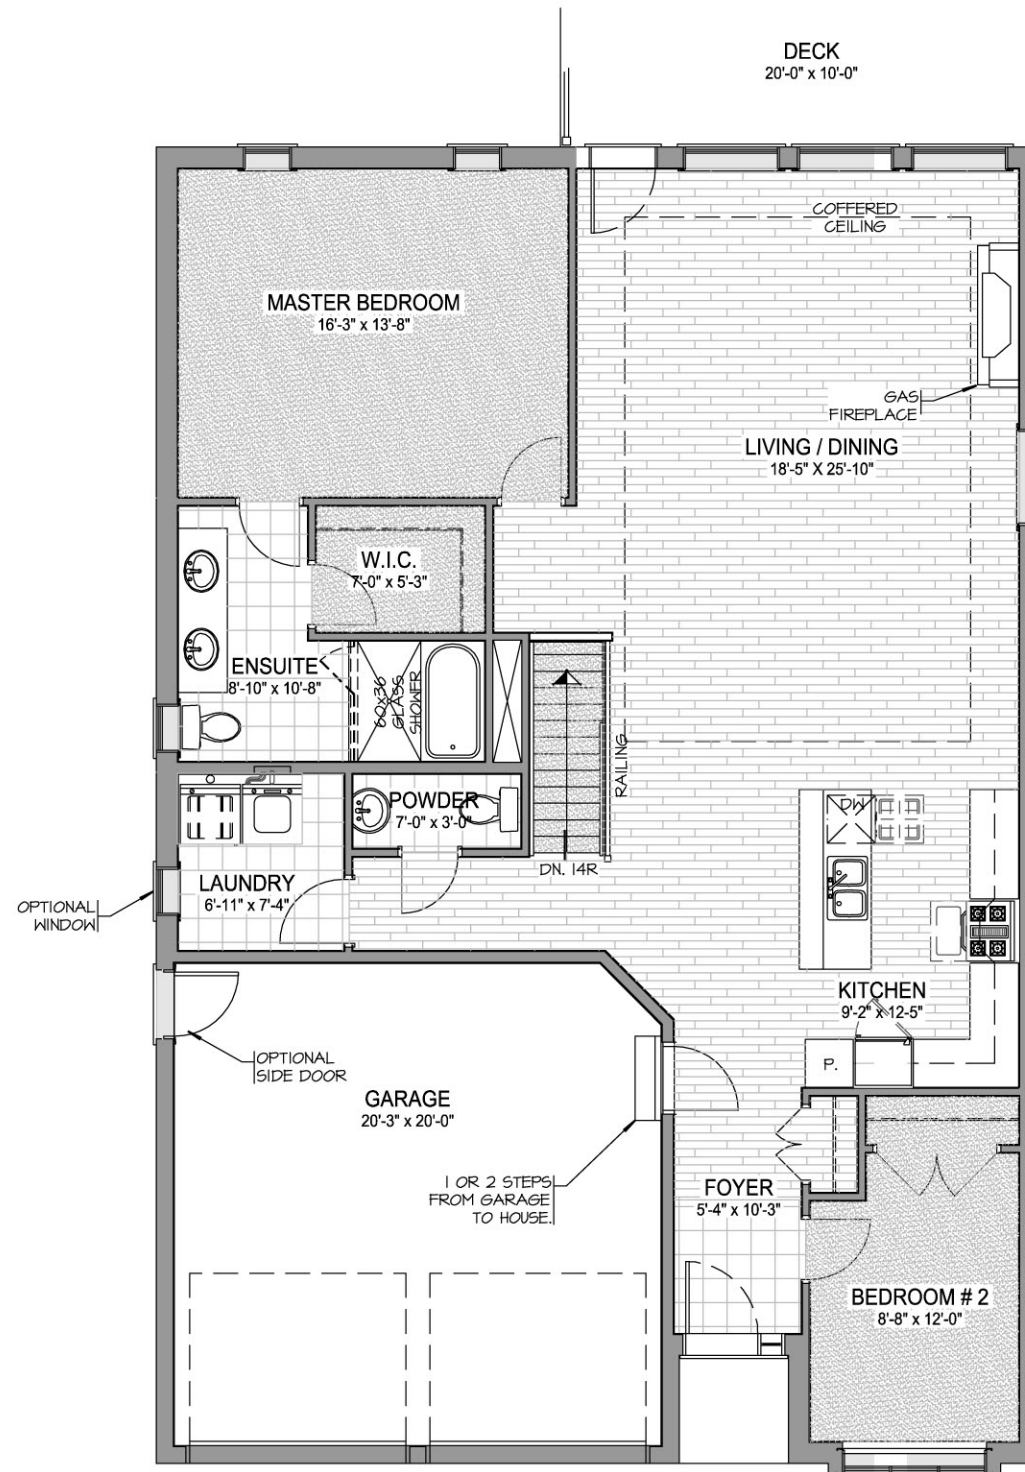

The Birch

Basement Floor Plan (790 sq.ft.)

Main Floor Plan (1563 sq.ft.)

-  TILE
-  CARPET
-  HARDWOOD
-  CONCRETE