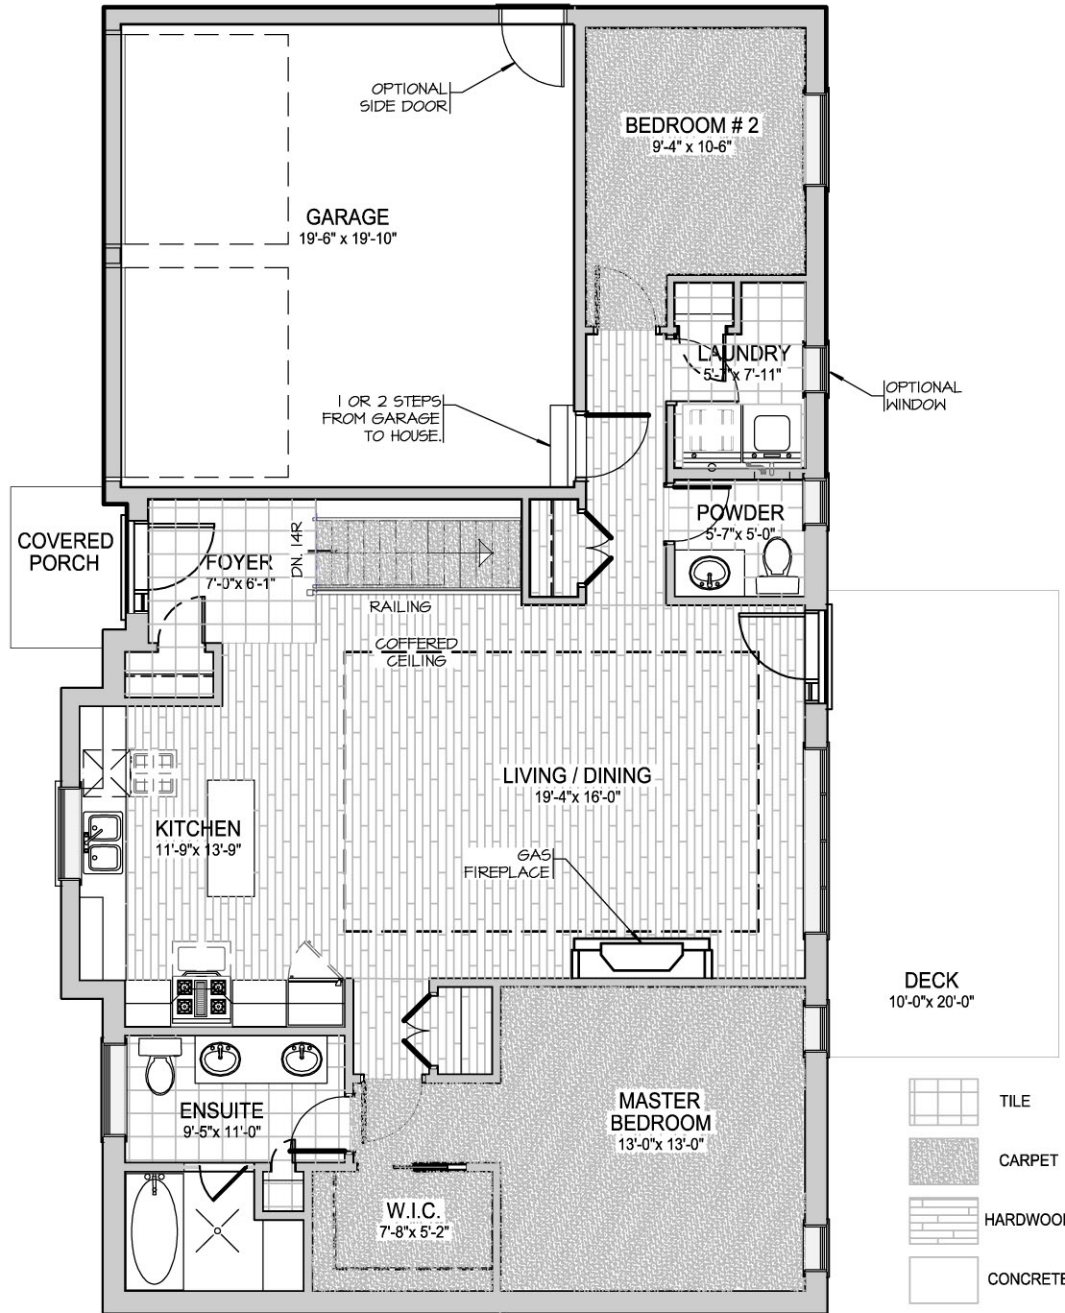

The Cedar

Basement Floor Plan (767 sq.ft.)

Main Floor Plan (1338 sq.ft.)