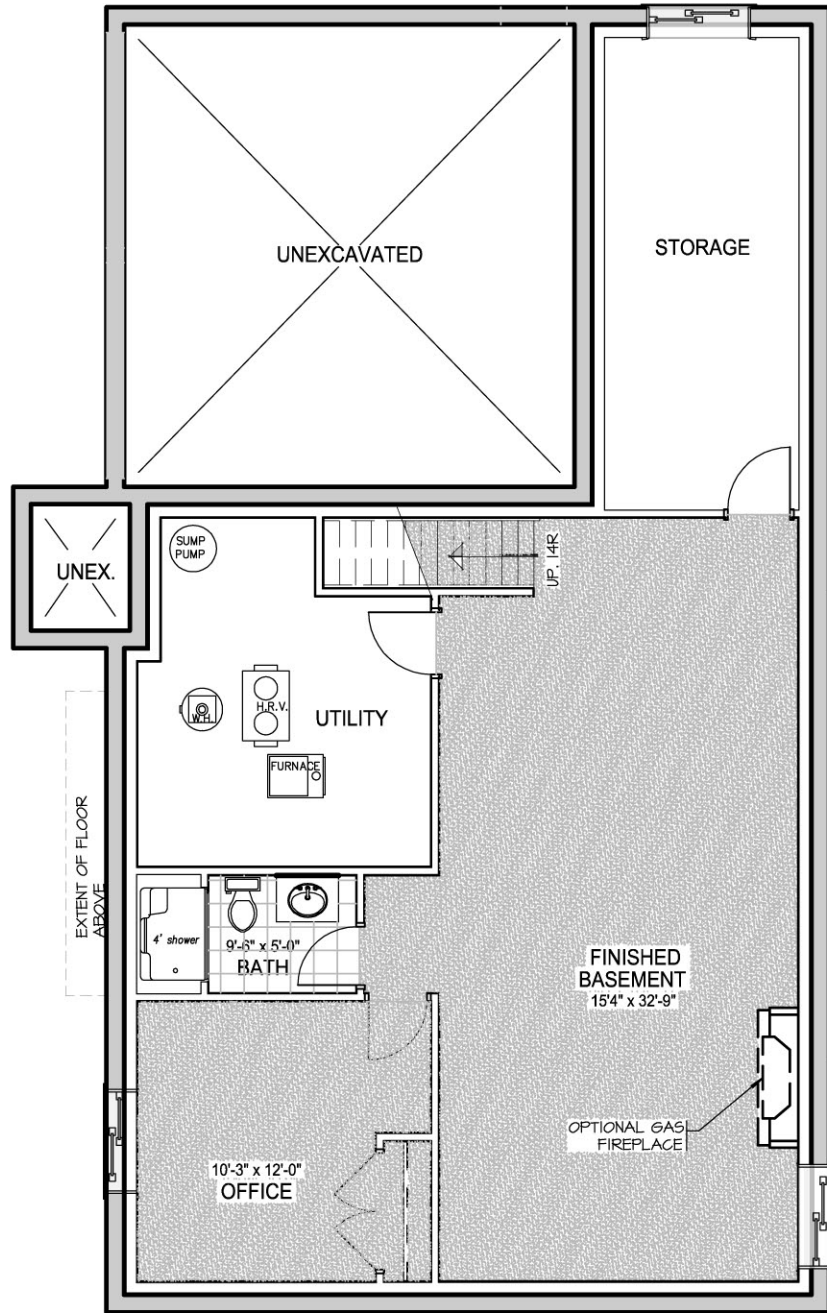

The Cedar

Basement Floor Plan (767 sq.ft.)

Main Floor Plan (1338 sq.ft.)